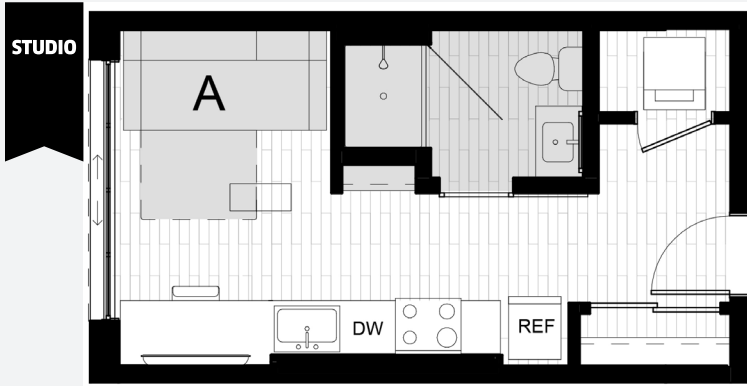

Take Your Pick

We offer 66 unique mixes of floorplans to fit every lifestyle; find yours at HubOnCampus.com

Upgrade Your Lifestyle

Choose an upgrade package for even more luxury features.