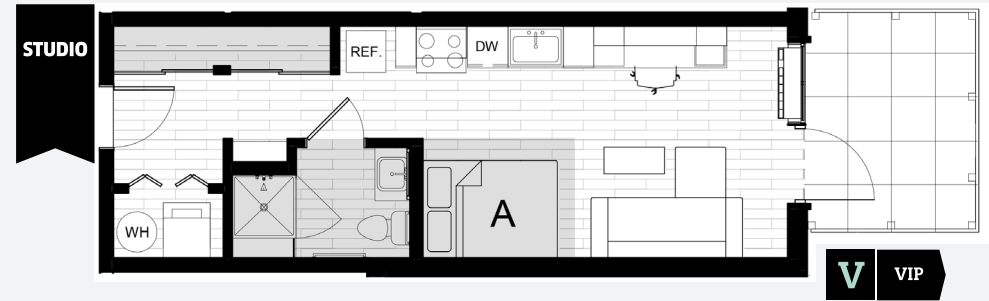

Take Your Pick

We offer 66 unique mixes of floorplans to fit every lifestyle; find yours at HubOnCampus.com

Upgrade Your Lifestyle

Choose an upgrade package for even more luxury features.