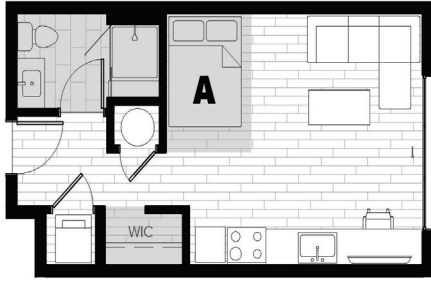

At Hub Tuscaloosa you're always in vacation-mode!

- Rooftop Sundeck with Pool, Hot Tub, Cabanas, Grills & Cornhole
- Fitness Center with State-of-the-Art Fitness Equipment
- Yoga Room
- Outdoor Courtyards with Built-in Seating and BBQ Area
- Spa with Steam Room, Sauna and Tanning Salon
- Clubroom and Annex with TVs, Lounge Space and Coffee Bar
- Executive Business Area with Macs, PCs & Printers and Group Study Rooms
- Reserved Parking Available in Parking Garage
- Free High Speed Wi-Fi Throughout the Building

Take Your Pick

We offer 67 unique mixes of floorplans to fit every lifestyle; find yours at HubOnCampus.com

Upgrade Your Lifestyle

Choose an upgrade package for even more luxury features.

STUDIO

2
BR

3
BR

4
BR

5
BR

STUDIO

2
BR

3
BR

4
BR

5
BR

Choose one of the following upgrades for almost any floorplan type.

- M** MANSION
- S** SPA
- V** VIP